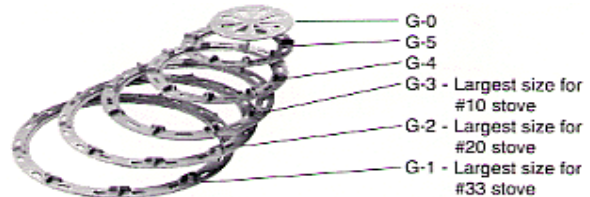

Even heat jet burner system

Choose the gas stove that best suits your business:

STOVE TYPE		#10 Gas Stove	#20 Gas Stove**	#33 Gas Stove
BTU range		50,000 to 70,000	90,000 to 110,000	125,000 to 150,000
Gas line		1/2 NPT input pipe	1/2 NPT input pipe	3/4 NPT input pipe
Burners and jets*		Cast iron - 20 jets	Cast iron - 32 jets	Cast iron - 44 jets
Construction		Insulated, double wall steel	Insulated, double wall steel	Double wall steel with ceramic lining
Dimensions		23 x 20 in. 58 x 51 cm.	25 x 24 in. 64 x 61 cm.	26 x 27 in. 66 x 69 cm.
Kettle size	Best	18 x 10 in. (7.5 gal) 450 x 250 mm (28.5 L)	20 x 11 in. (11 gal) 500 x 290 mm. (41.8 L)	24 x 14 in. (20 gal) 560 x 350 mm. (57 L)
	Maximum	20 x 11 in. (11 gal) 500 x 290 mm. (41.8 L)	20 x 16 in. (15 gal) 500 x 400 mm. (57 L)	Any 24 in. diameter Any 600 mm diameter
Shipping weight		55 lbs 25 kg.	68 lbs. 30 kg.	132 lbs. 60 kg.

*Specify high altitude jet, if required

**American Gas Association (AGA) certified

Optional reducing rings

These are circles of cast iron which allow you to use smaller kettle sizes on any **SAVAGE BROS.** gas stove. The rings nest in position on the cast iron stove top and create a strong, solid support surface for smaller kettles or if a complete set is used, a flat bottom pot.

Item Description	Inside Diameter	Best kettle size	Stove model # and ring part #		
			Model #10	Model #20	Model #33
Full ring set			#0212 (4 rings)	#0222 (5 rings)	#0232 (6 rings)
Ring G-1	17 1/2 in.	Any 20 in.	N/A	N/A	#0201
Ring G-2	15 1/4 in.	18 x 10 in.	N/A	#0202	#0202
Ring G-3	12 5/8 in.	16 x 9 in.	#0203	#0203	#0203
Ring G-4	10 in.	14 x 8 in.	#0204	#0204	#0204
Ring G-5	7 1/4 in.	10 & 12 in.	#0205	#0205	#0205
Ring G-0	Vented disk	Flat pot	#0206	#0206	#0206